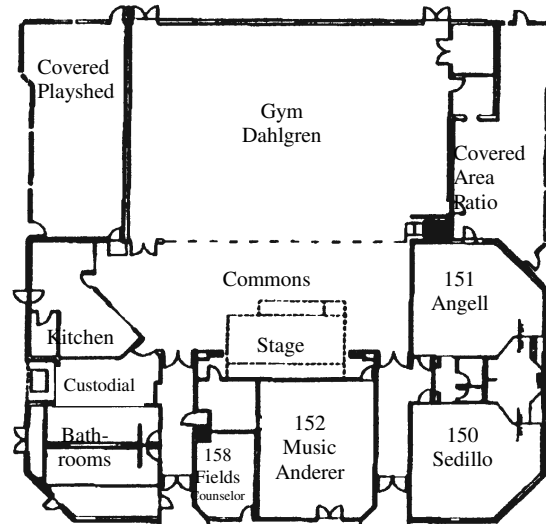

NE 83rd Street

Redmond Elementary

16800 NE 80th Street
425-702-3419

2006-2007 Building Map

North ↑

“B” Wing (1st Floor)

“C” Wing (2nd Floor)

166th Avenue NE