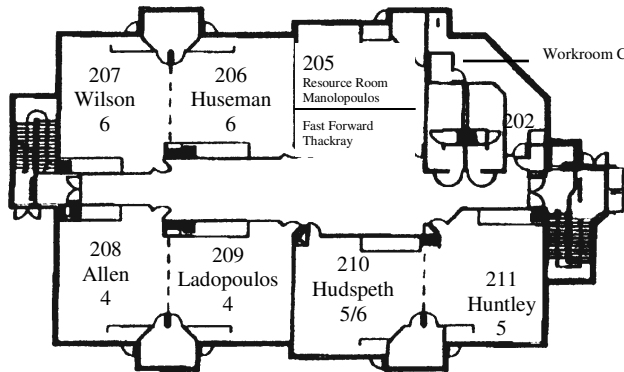

NE 83rd Street

Redmond Elementary

16800 NE 80th Street
425-702-3419

2006-2007 Building Map

North ↑

“B” Wing (1st Floor)

“C” Wing (2nd Floor)

166th Avenue NE