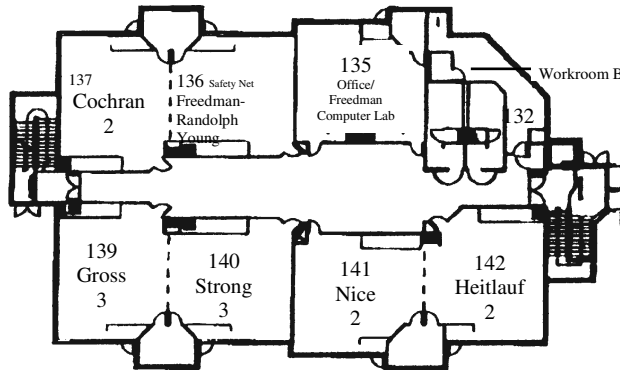

NE 83rd Street

Redmond Elementary

16800 NE 80th Street
425-702-3419

2006-2007 Building Map

North ↑

“B” Wing (1st Floor)

“C” Wing (2nd Floor)

166th Avenue NE