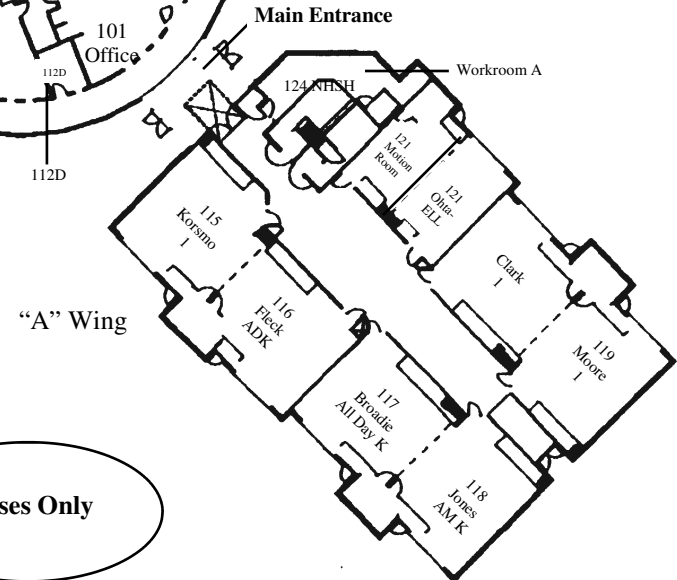

NE 83rd Street

Redmond Elementary

16800 NE 80th Street
425-702-3419

2006-2007 Building Map

North ↑

“B” Wing (1st Floor)

“C” Wing (2nd Floor)

166th Avenue NE